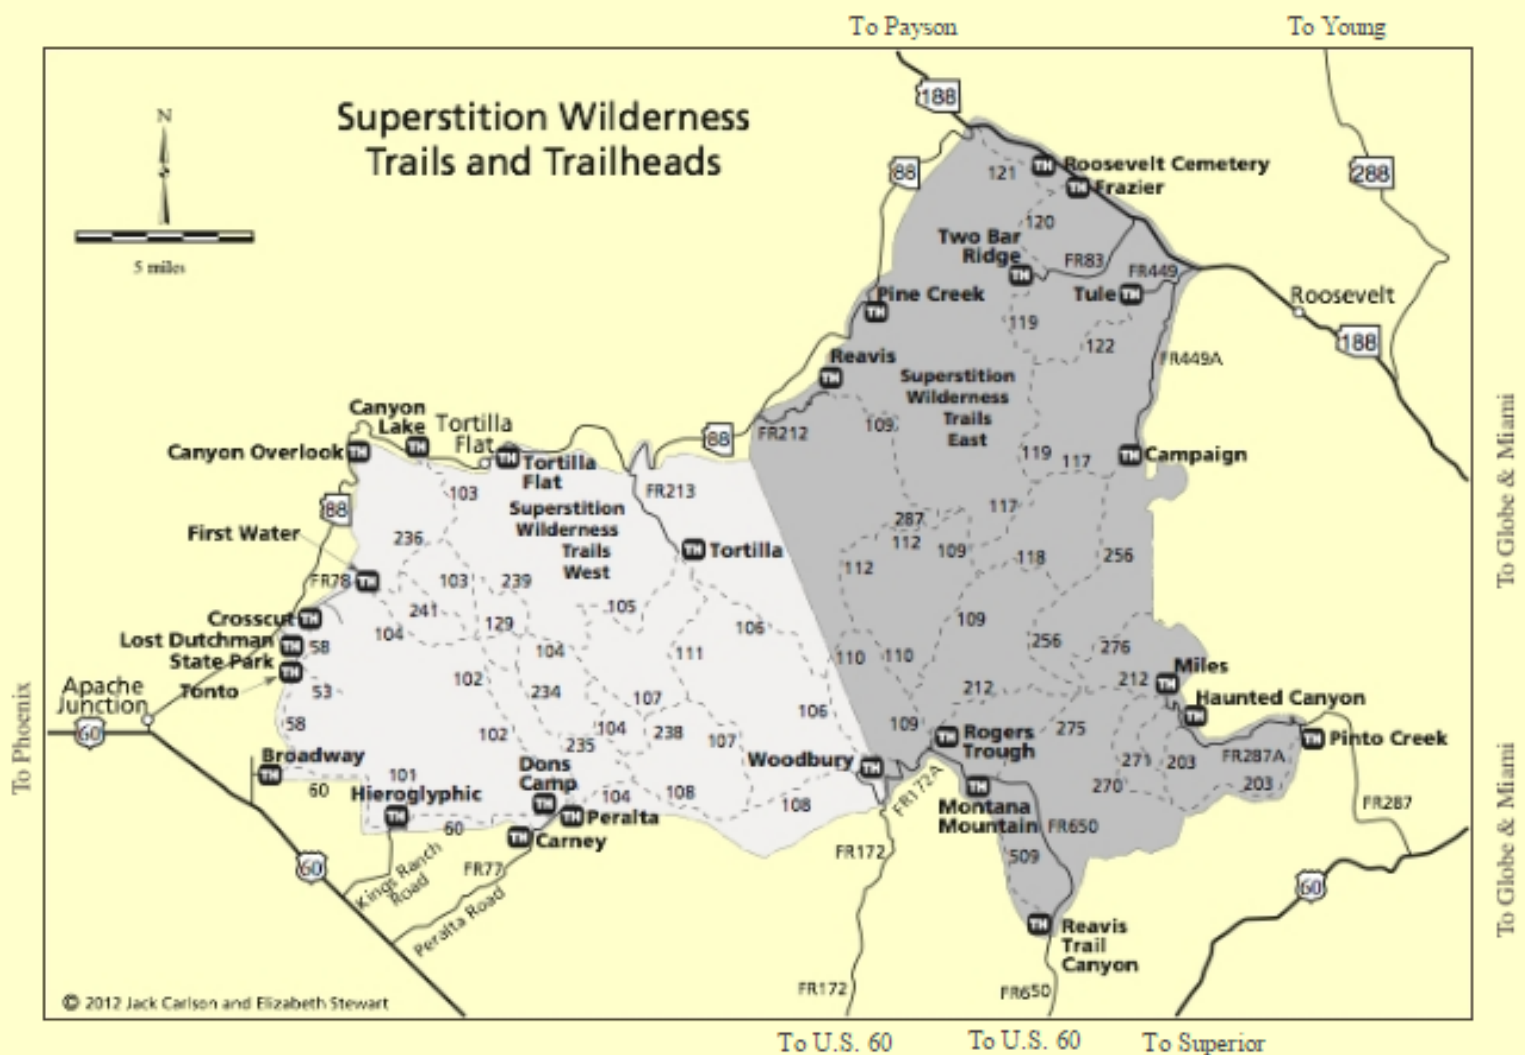

Superstition Wilderness Trails

Maps- last update 12-23-2011

Trails and Trailhead Map

Black Mesa Trail 241	Dutchman's Trail 104	Peralta Trail 102	Siphon Draw Trail 53
Bluff Spring Trail 235	Fire Line Trail 118	Peters Trail 105	Spencer Spring Trail 275
Boulder Canyon Trail 103	Frog Tanks Trail 112	Plow Saddle Trail 287	Terrapin Trail 234
Bull Basin Trail 270	Haunted Canyon Trail 203	Prospector's View Trail 57	Thompson Trail 121
Bull Pass Trail 129	Hieroglyphic Trail 101	Reavis Canyon Trail 509	Treasure Loop Trail 56
Campaign Trail 256	Hoolie Bacon Trail 111	Reavis Gap Trail 117	Tule Trail 122
Cavalry Trail 239	Jacob's Crosscut Trail 58	Reavis Ranch Trail 109	Two Bar Ridge Trail 119
Coffee Flat Trail 108	JF Trail 106	Red Tanks Trail 107	West Pinto Trail 212
Cottonwood Trail 120	Lost Goldmine Trail 60	Rogers Canyon Trail 110	Whiskey Spring Trail 238
Cuff Button Trail 276	Paradise Trail 271	Second Water Trail 236	Woodbury Trail 114

For travel in the Superstition Wilderness, we recommend the Superstition Wilderness, Arizona map published by [Beartooth Maps](#) of Montana. The map is available in most stores that carry our books.